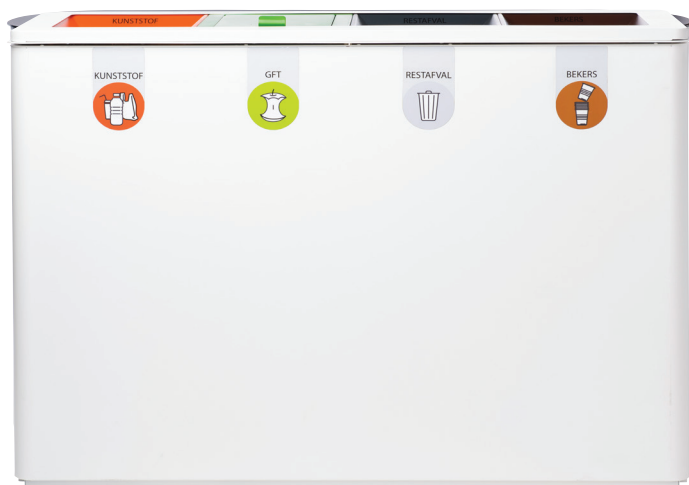

Lune

circular waste bins

Amega L

Product specifications Amega L

110 x 31 x 75 cm

Dimensions (L x W x H)

129 litres

Capacity

20 - 25

Users

37,5 kg

Weight

Options

Galvanised steel

Material

- Circular user model
- Colored section rings
- Confidential paper section
- Cup stacker
- Lid / flap
- RAL colors
- Section text
- Waste icons / pictograms
- Wrapping

www.lune.nl +31 (0)528 - 26 32 41

Lune

circular waste bins

Amega XL

Product specifications Amega XL

110 x 37 x 82 cm

Dimensions (L x W x H)

192 litres

Capacity

30 - 35

Users

41 kg

Weight

Options

Galvanised steel

Material