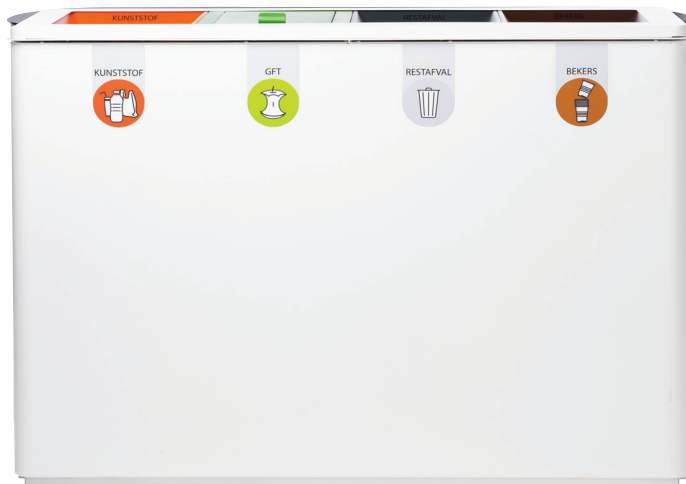

Lune

circular waste bins

Amega L

Product specifications Amega L

110 x 31 x 75 cm

Dimensions (L x W x H)

129 litres

Capacity

20 - 25

Users

37,5 kg

Weight

Options

Galvanised steel

Material

- Circular user model
- Colored section rings
- Confidential paper section
- Cup stacker
- Lid / flap
- RAL colors
- Section text
- Waste icons / pictograms
- Wrapping

www.lune.nl +31 (0)528 - 26 32 41

Lune

circular waste bins

Amega XL

Product specifications Amega XL

110 x 37 x 82 cm

Dimensions (L x W x H)

192 litres

Capacity

30 - 35

Users

41 kg

Weight

Options

Galvanised steel

Material